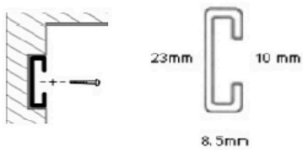

1

Select your
Rail

2

Select your
Hanger

3

Select your
Hooks

STEP 1. Top Rail from - inc GST

Code	Description	Finish	Length	Price (GST incl)	Qty.	
 MRS-W	Maxi rail - wall	Silver	2m	\$34.40	1	In Cart
 MRW-W	Maxi rail - wall	White	2m	\$34.40	1	Add to Cart

STEP 2. Hangers from - inc GST

	Code	Description	Length	Use Hook	Price (GST icl)	Qty.	
	MAS15S	Stainless steel cable - silver bracket	1.5m	LSSSH, HL	\$14.30	1	Add to Cart
	MAS15W	Stainless steel cable - white bracket	1.5m	LSSSH, HL	\$14.30	1	Add to Cart
	MAN15S	Nylon cable - silver bracket	1.5m	HL, HM, LNZ, SS	\$9.80	1	Add to Cart
	MAN15W	Nylon cable - white bracket	1.5m	HL, HM, LNZ, SS	\$6.11	1	Add to Cart

STEP 3. Adjustable Hooks from - inc GST

	Code	Description	Price (GST icl)	Qty.	
	HL	Self-locking hook with internal clutch	\$7.95	1	Add to Cart
	LSSSH	Super security hook with internal clutch	\$10.51	1	Add to Cart
	LNZ	Heavy duty nylon self locking zipper	\$7.45	1	Add to Cart
	SS	Mini spring hook	\$2.50	1	Add to Cart
	HM	Mini hook for lightweight pictures	\$3.50	1	Add to Cart