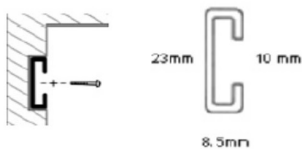

STEP 1. Top Rail