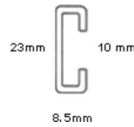

FX Maxi - Ceiling Mounted

- This is a super strong C section ceiling fix system that can also be recessed.
- Used in galleries, offices and all commercial applications.
- This Top rail is aluminium and is made in 2m lengths, dimensions as shown.
- Standard finish for top rail and brackets is powdercoat, white or silver.

All Top Rails are supplied in 2m lengths complete with fixing screws and masonry plugs.

[Product Sheet](#)

[Shop Now](#)

[Questions?](#)

FOLLOW THESE SIMPLE STEPS TO GET STARTED - it's quick and easy

1 Select your
Rail

2 Select your
Hanger

3 Select your
Hooks

STEP 1. Top Rail

Code	Description	Finish	Length	
MRS-C	Maxi rail - ceiling. Min order 2 rails.	Silver	2m	ORDER ONLINE
MRW-C	Maxi rail - ceiling. Min order 2 rails.	White	2m	ORDER ONLINE

STEP 2. Hangers

	Code	Description	Length	Use Hook	
	MCS15S	Stainless steel cable - silver bracket	1.5m	LSSH, HL	ORDER ONLINE
	MCW15S	Stainless steel cable - white bracket	1.5m	LSSH, HL	ORDER ONLINE
	MCS15N	Nylon cable - silver bracket	1.5m	HD, HM, LNZ, HL, SS	ORDER ONLINE
	MCW15N	Nylon cable - white bracket	1.5m	HD, HM, LNZ, HL, SS	ORDER ONLINE